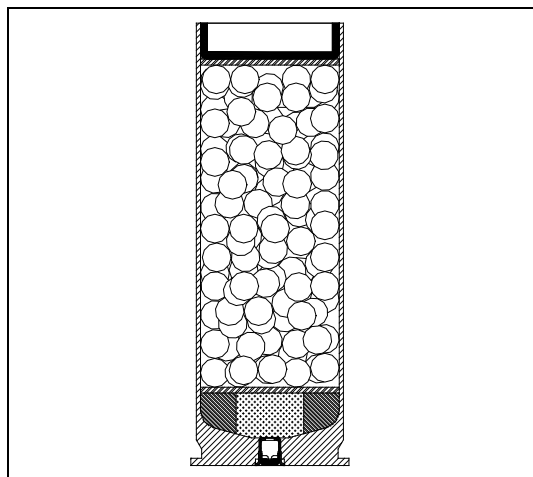

MODEL No.	DESCRIPTION:
4553	40MM .31Cal Sting-Balls
	Revision D 5/21

NOT TO SCALE

PHYSICAL & OPERATIONAL	
Type	Crowd Dispersal Impact Munition
Caliber	40MM
Weapon Compatibility	All 40MM Launchers, M203, M79 and Multi-Launcher Type
Cartridge Length	4.8" (121.9 mm)
Effective Range*	50' (15 M)
Overall Weight	175 gm
Projectile Material	Rubber
Velocity	300-350 ft./sec
Warranty	5 Years from Shipment Date
<p>All specifications are average and are subject to change without notice. All performance specifications are based on testing conducted in Jamestown, PA USA, At an elevation of 1,058 feet above sea level at ambient temperature conditions.</p>	

SHIPPING INFORMATION	
Proper Shipping Name	Cartridges for Weapons Inert Projectile
UN Number	0339
Hazard Class	1.4C
Labels Required	Explosive 1.4C
Quantity Per Package	96 Cartridges
Total Package Weight	45 lb.
Package Type	Metal Drum with Lever Lock Lid UN1A2/Y36/S
Package Dimensions	19 x 12 (7 gal. drum) also used for overnight packages

*The 4553 Sting-Ball launches multiple .31 caliber rubber projectiles (160 approximately) to affect a general area. The shot pattern of the projectiles will increase over distance. General accuracy and effectiveness is relative to the launcher, barrel length, environmental conditions, the operator, distance, thickness of clothing and the stature of the human target.